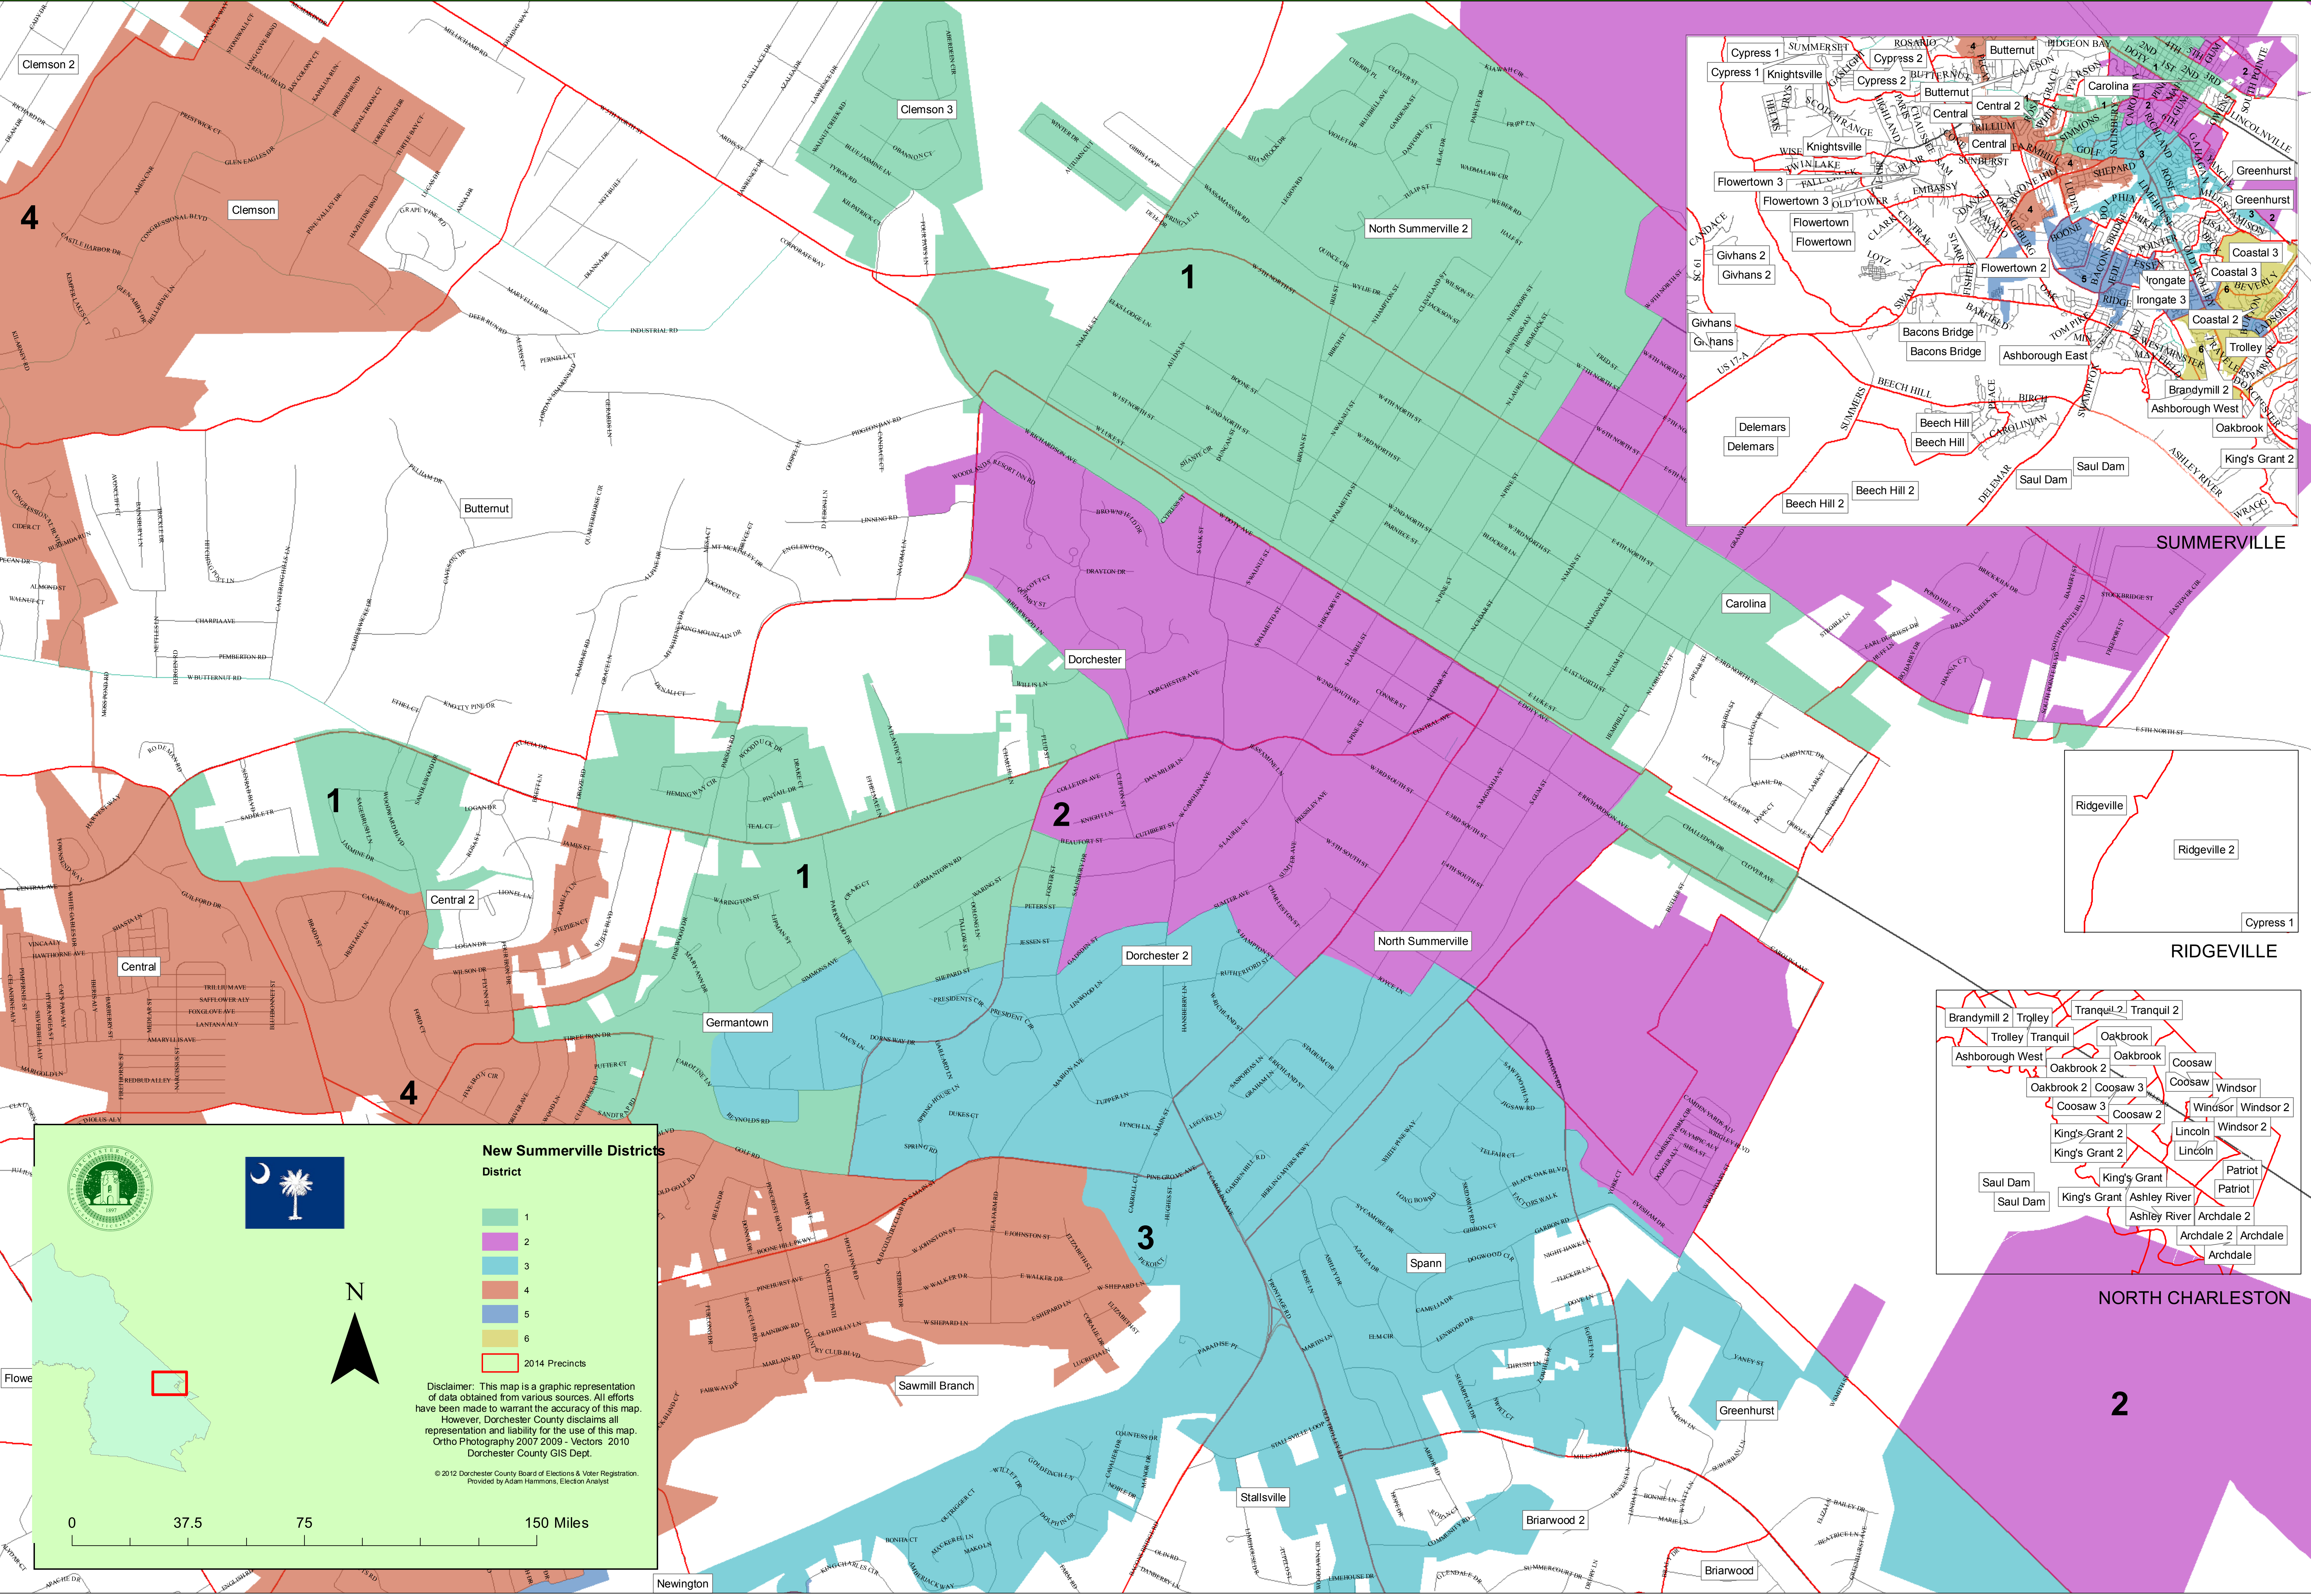

Dorchester County, SC - Summerville District 1

New Summerville Districts

1. **District**
2. 1
   - 2
   - 3
   - 4
   - 5
   - 6

0 37.5 75 150 Miles