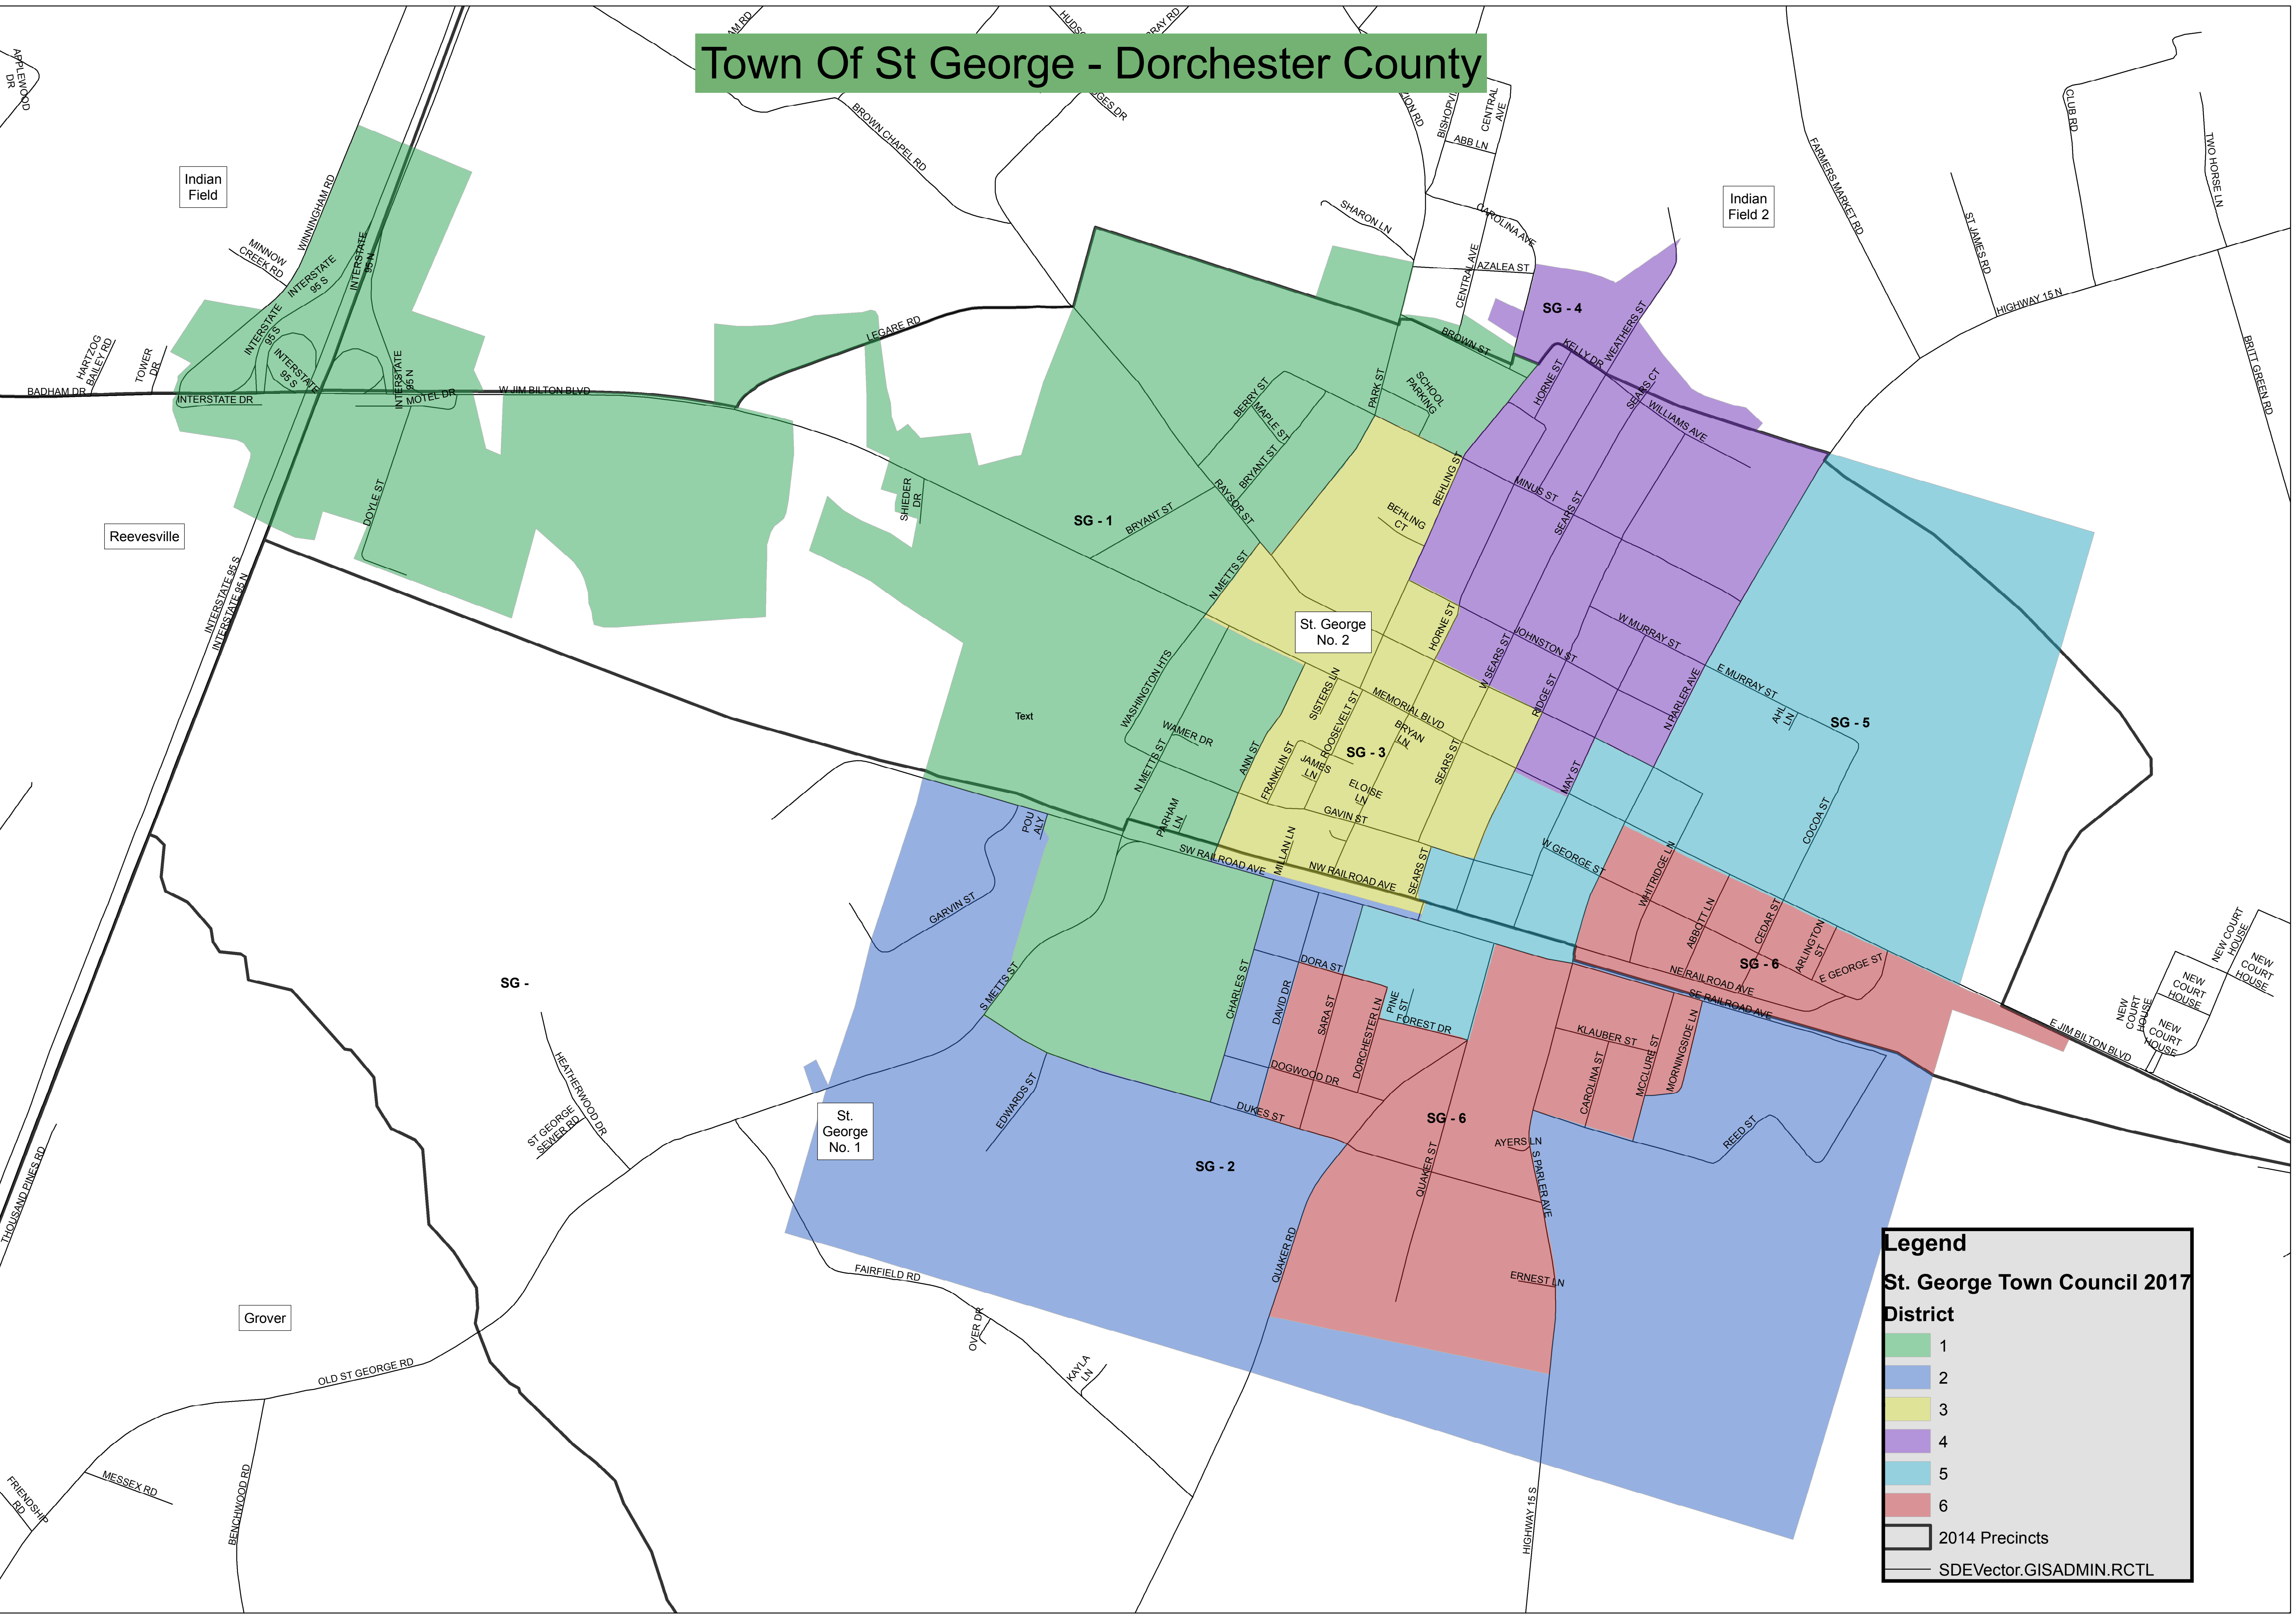

Town Of St George - Dorchester County

Legend
St. George Town Council 2017
District

- 1
- 2
- 3
- 4
- 5
- 6

2014 Precincts
 SDEVector.GISADMIN.RCTL