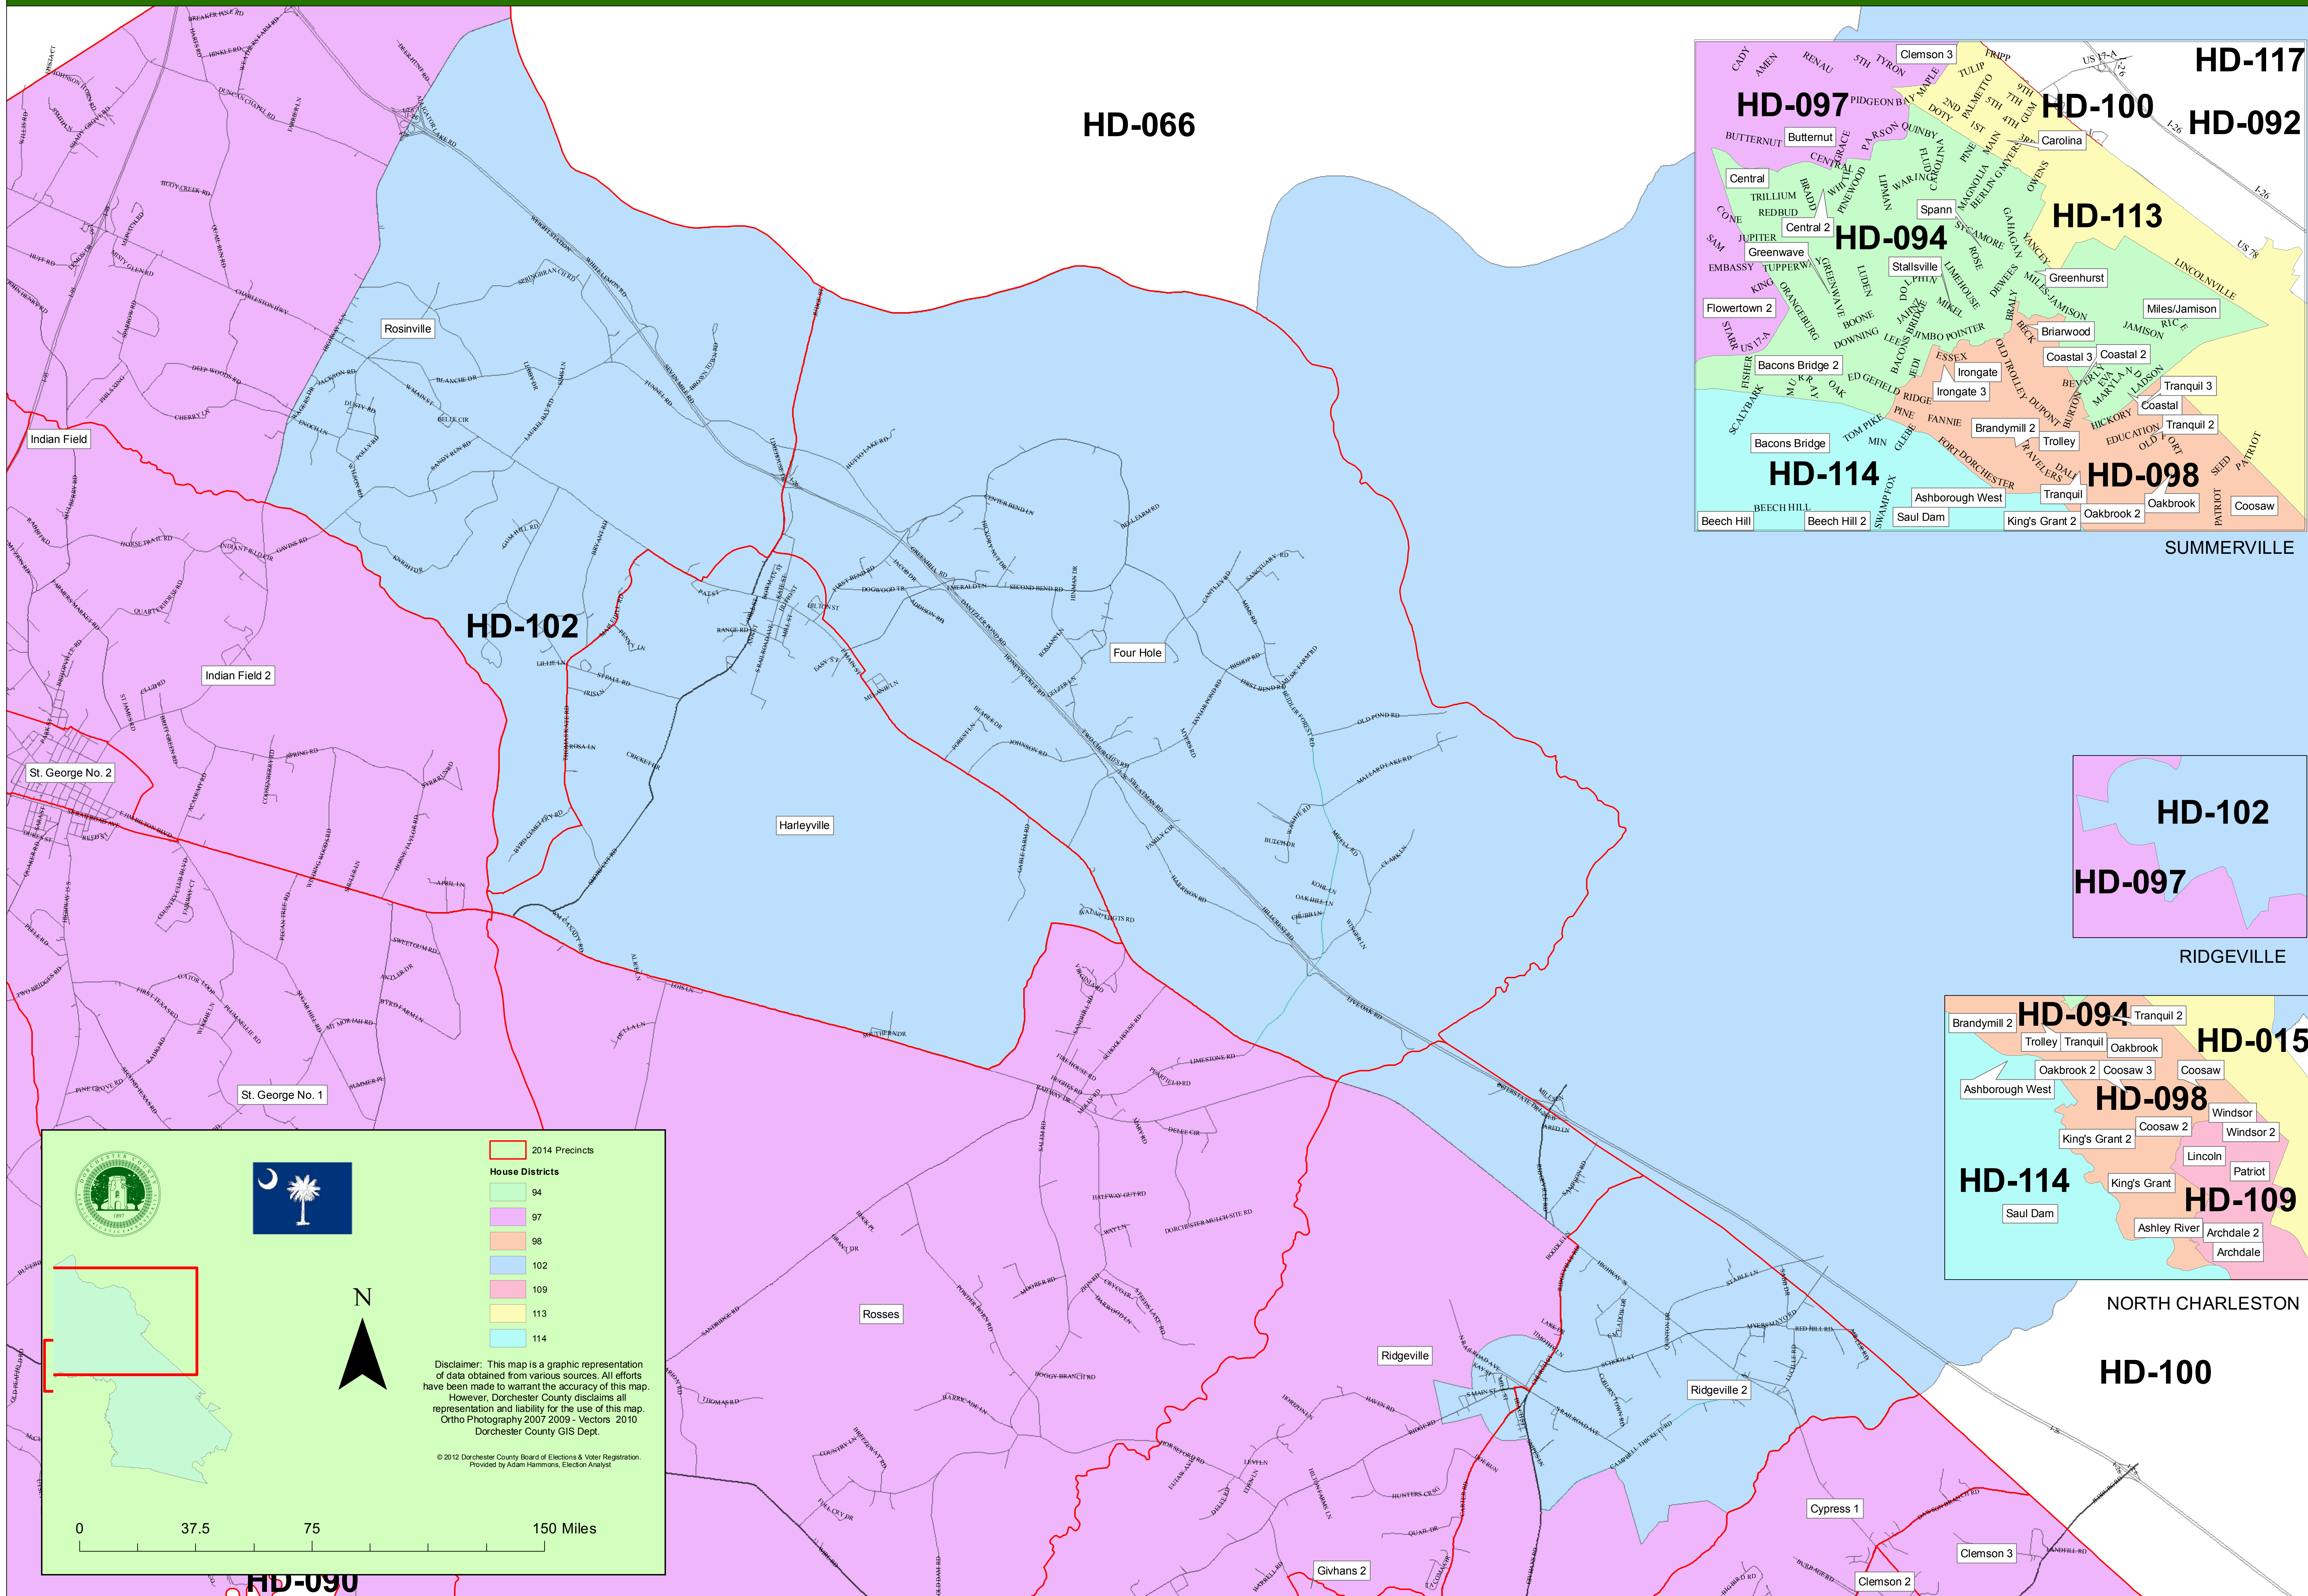

Dorchester County, SC - House District 102

HD-102

HD-066

HD-117

HD-097

HD-100

HD-092

HD-113

HD-094

HD-114

HD-098

SUMMERVILLE

HD-102

HD-097

RIDGEVILLE

HD-094

HD-015

HD-098

HD-114

HD-109

NORTH CHARLESTON

HD-100

2014 Precincts

House Districts

- 94
- 97
- 98
- 102
- 109
- 113
- 114

0 37.5 75 150 Miles