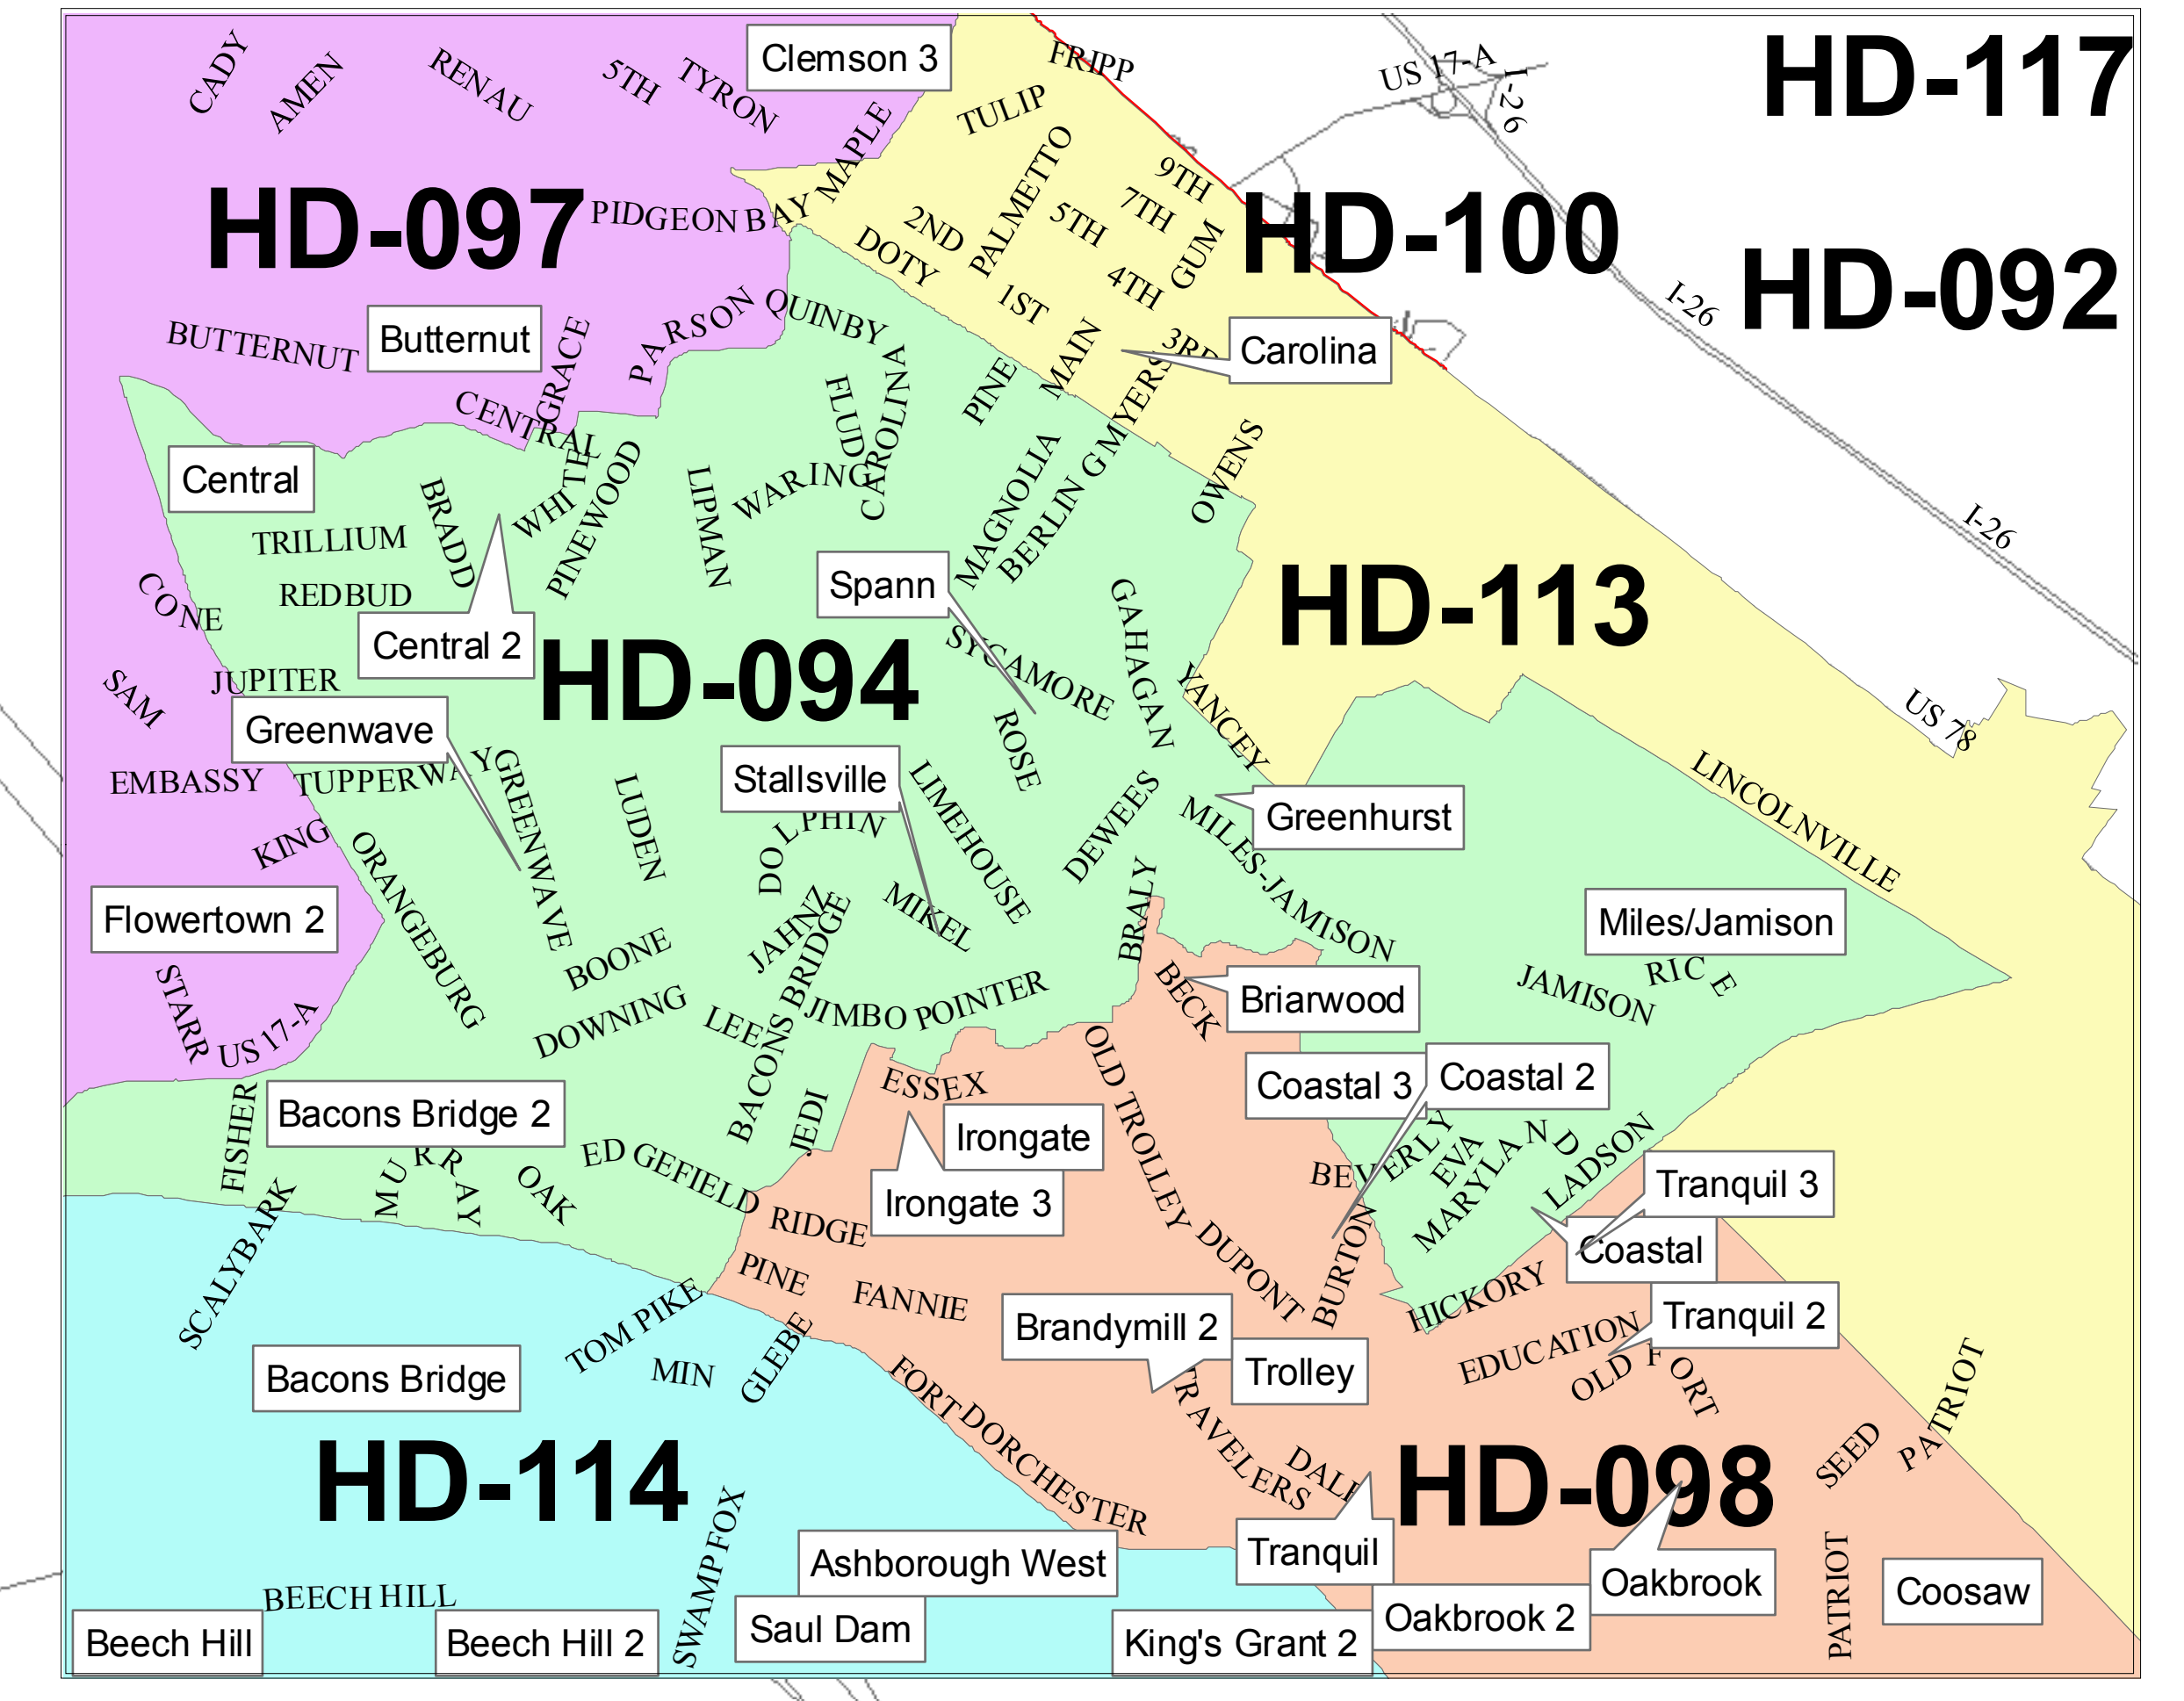

Dorchester County, SC - House District 113

2014 Precincts

House Districts

- 94
- 97
- 98
- 102
- 109
- 113
- 114

Disclaimer: This map is a graphic representation of data obtained from various sources. All efforts have been made to warrant the accuracy of this map. However, Dorchester County disclaims all representation and liability for the use of this map. Ortho Photography 2007-2009 - Vectors 2010 Dorchester County GIS Dept.

© 2012 Dorchester County Board of Elections & Voter Registration. Provided by Adam Hammons, Election Analyst

N

0 37.5 75 150 Miles