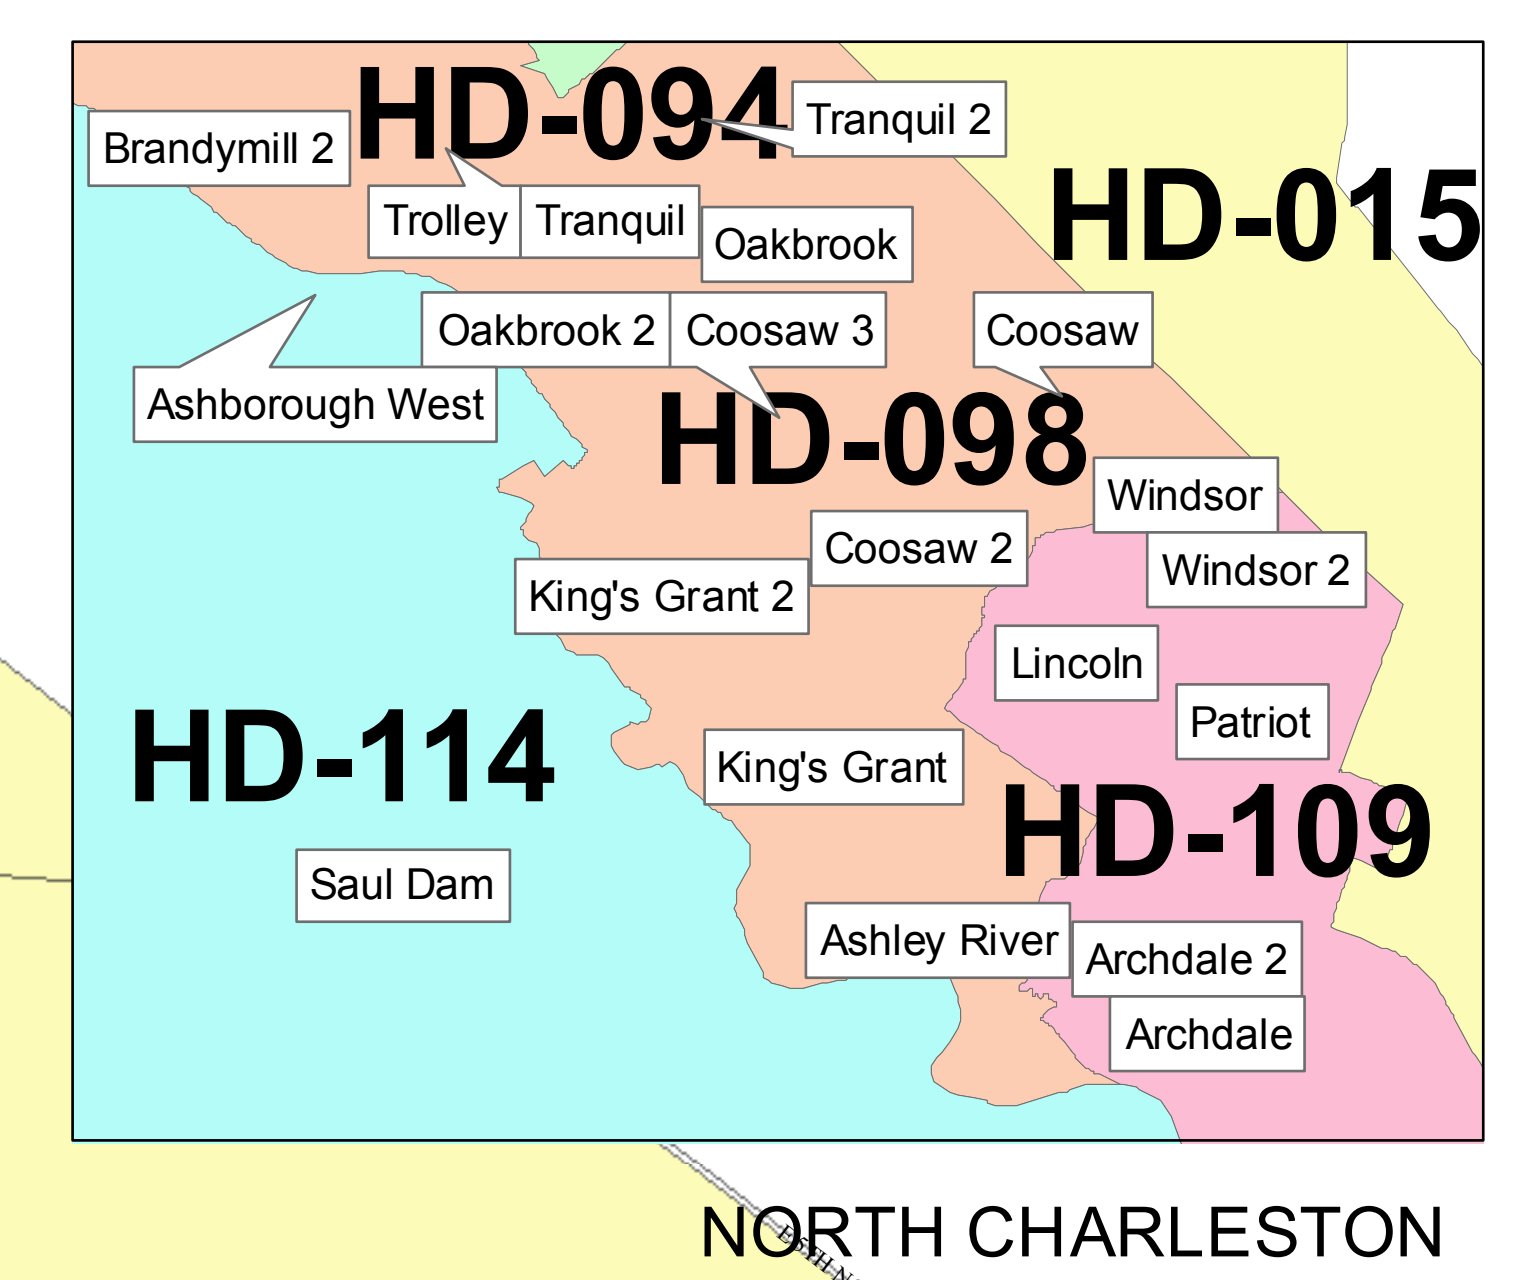

Dorchester County, SC - House District 113

2014 Precincts

House Districts

- 94
- 97
- 98
- 102
- 109
- 113
- 114

Disclaimer: This map is a graphic representation of data obtained from various sources. All efforts have been made to warrant the accuracy of this map. However, Dorchester County disclaims all representation and liability for the use of this map. Ortho Photography 2007-2009 - Vectors 2010 Dorchester County GIS Dept.

© 2012 Dorchester County Board of Elections & Voter Registration. Provided by Adam Hammons, Election Analyst

N

0 37.5 75 150 Miles