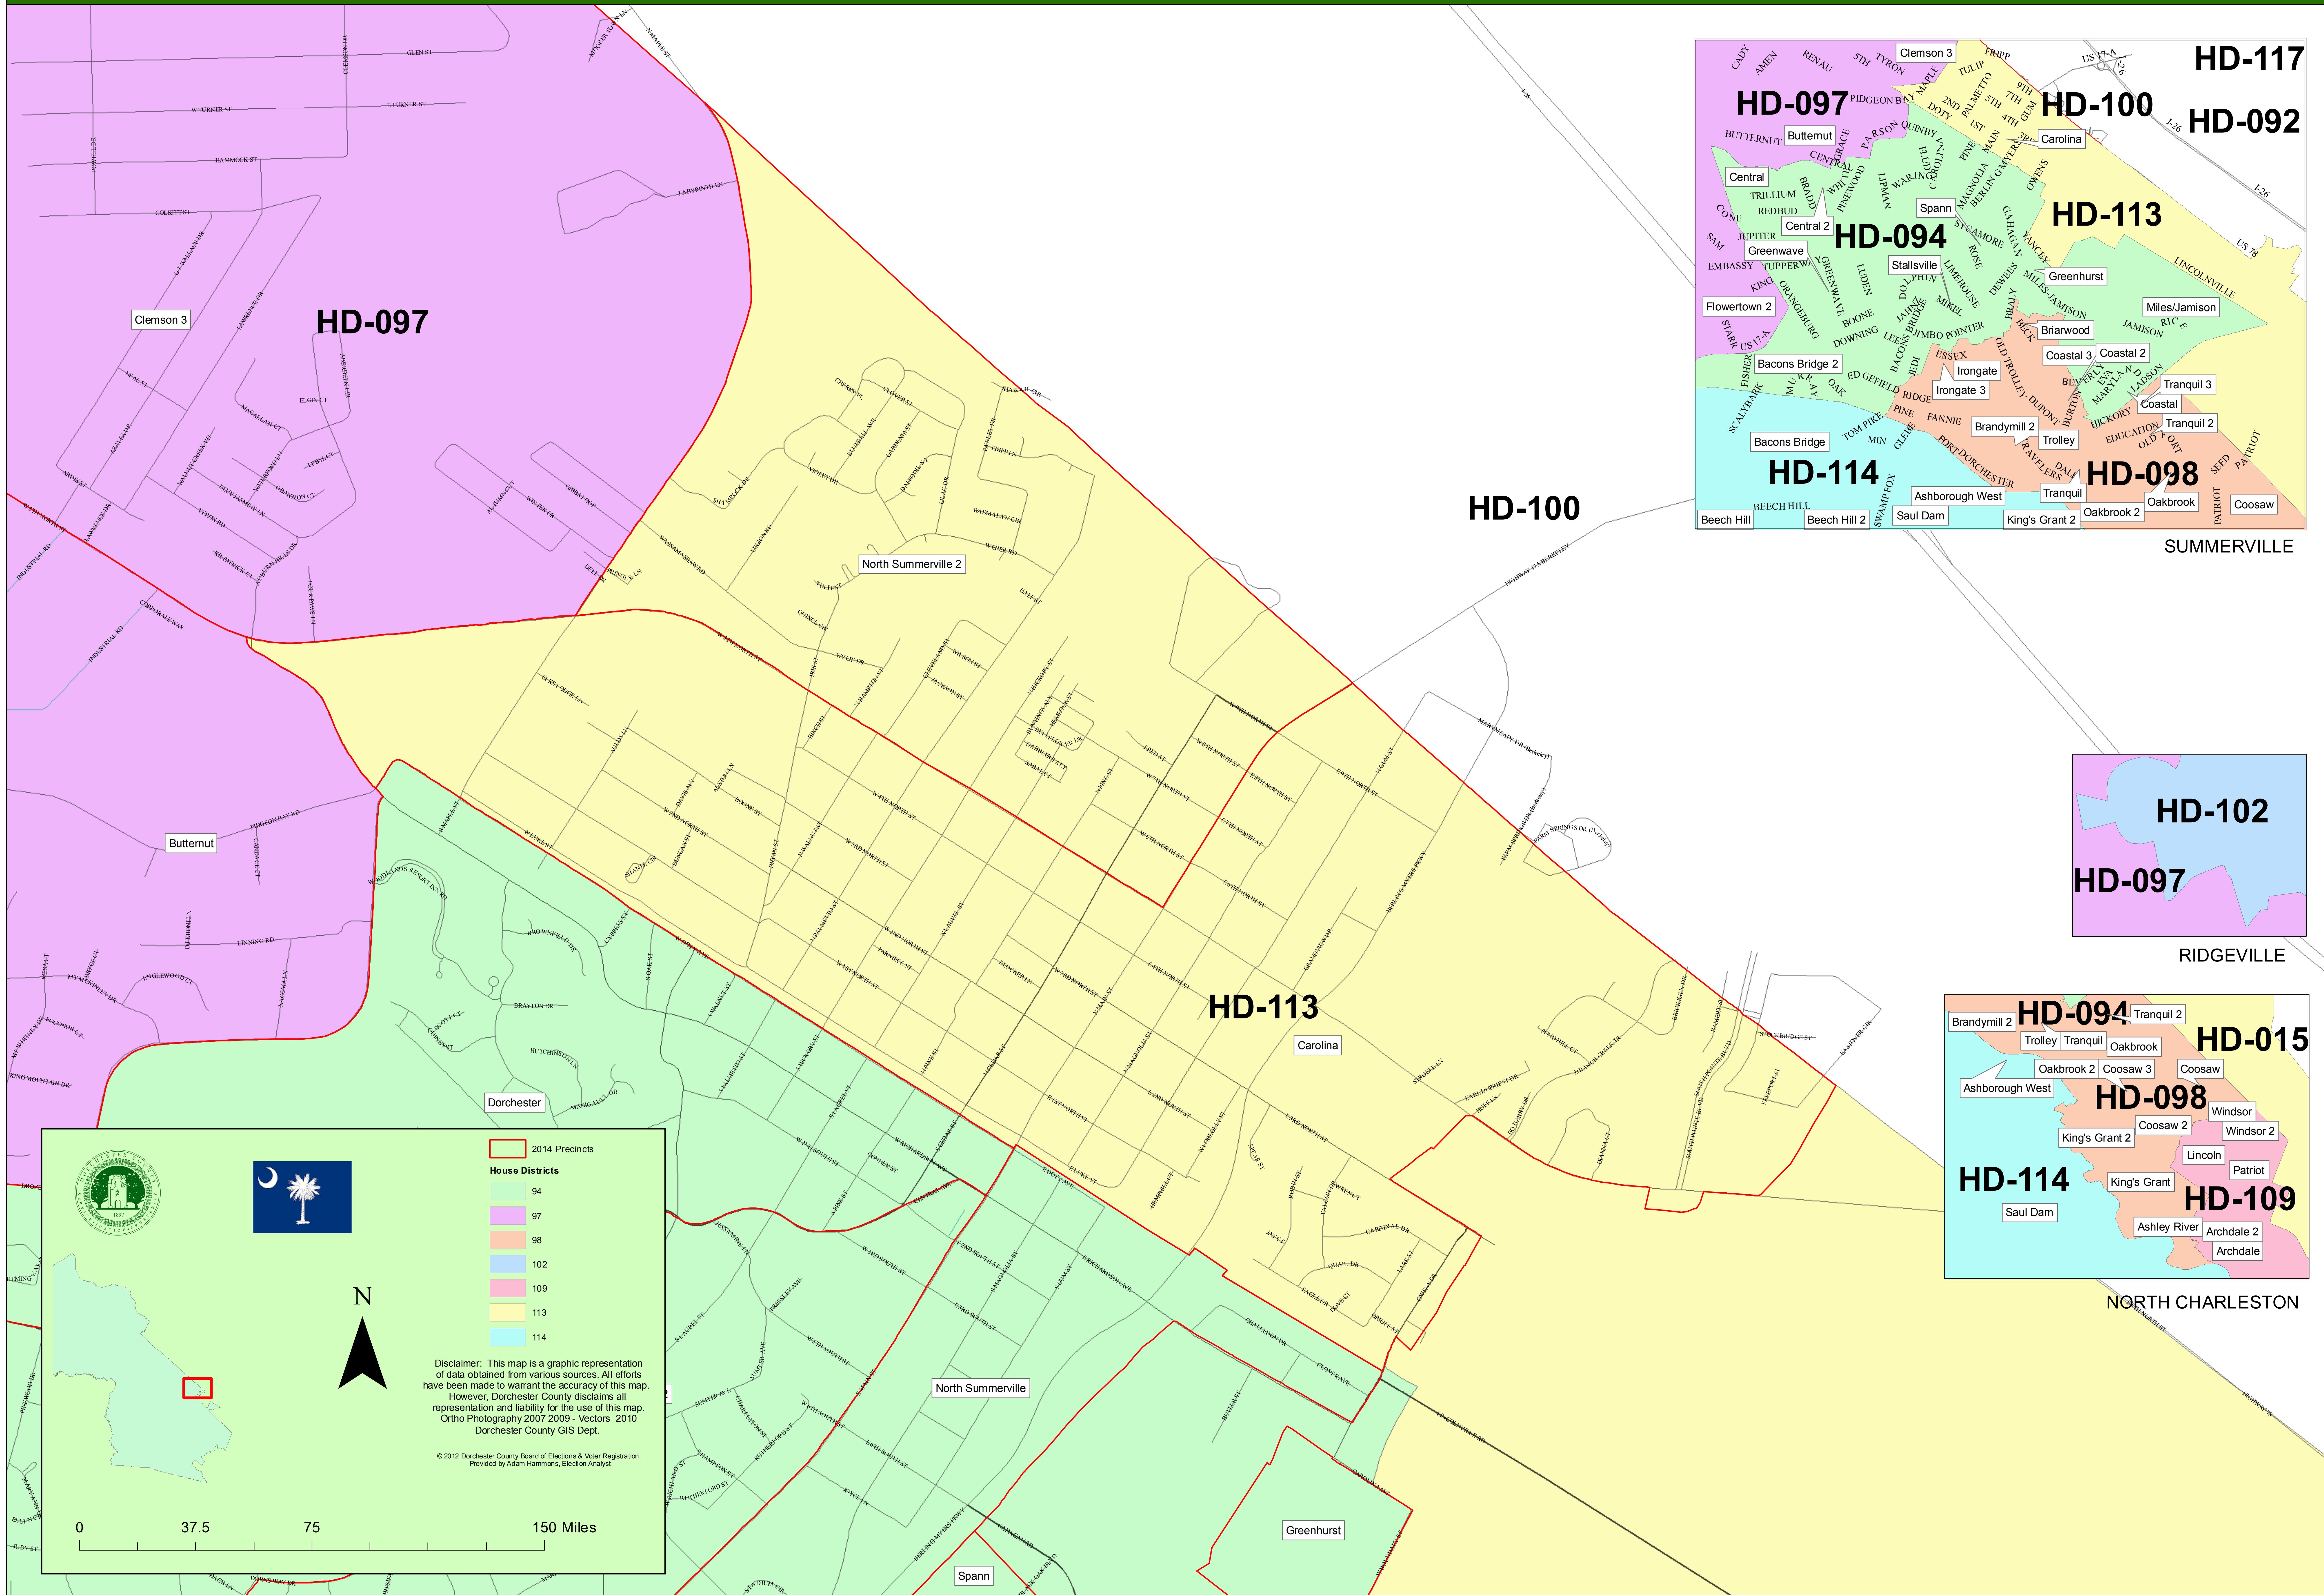

Dorchester County, SC - House District 113

2014 Precincts

House Districts

- 94
- 97
- 98
- 102
- 109
- 113
- 114

Disclaimer: This map is a graphic representation of data obtained from various sources. All efforts have been made to warrant the accuracy of this map. However, Dorchester County disclaims all representation and liability for the use of this map. Ortho Photography 2007-2009 - Vectors 2010 Dorchester County GIS Dept.

© 2012 Dorchester County Board of Elections & Voter Registration. Provided by Adam Hammons, Election Analyst

N

0 37.5 75 150 Miles